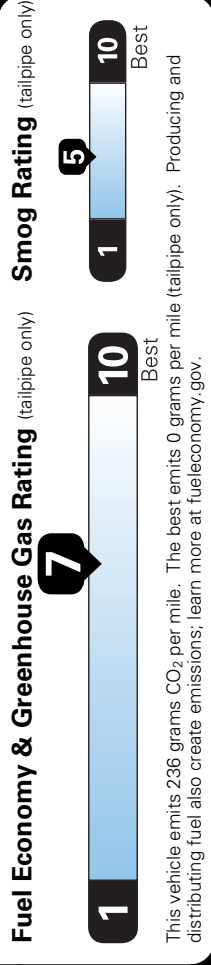

2024 MIRAGE G4 BE
4-DOOR SEDAN
GRAPHITE GREY W/ BLACK ROOF / D/GRAY-RED

1.2L DOHC 3CYL MIVEC
 CONTINUOUSLY VARIABLE TRANSMISSION
 50-STATE EMISSIONS STANDARD

- Mechanical Features**
- 1.2L MIVEC DOHC 3-cylinder
 - Electric power steering
 - Front MacPherson strut suspension with stabilizer bar
 - Rear torsion beam suspension
 - Front-Wheel Drive (FWD)

- Additional Equipment**
- Graphite Grey w/ Black Roof **\$150.00**
 - Full Tank of Gas **INCLUDED**
 - Mitsubishi Motors Confidence™ **INCLUDED**
 - 10-Year/100,000-Mile Limited Powertrain Warranty
 - 5-Year/Unlimited-Mile Roadside Assistance
 - 2-Year/30,000-Mile Limited Maintenance (3 Oil Changes, 3 Tire Rotations and 1 Cabin Filter)
 - See Participating Retailer for Details
- Welcome Package** **\$165.00**
- Vehicle Manuals Binder
 - Carpet Floor Mats
 - Touch Up Paint Pen

EPA DOT Fuel Economy and Environment

Fuel Economy
37 MPG
 combined city/hwy
35 city
41 highway
2.7 gallons per 100 miles

You save \$2,500
 in fuel costs over 5 years compared to the average new vehicle.

Compact Cars range from 18 to 83 MPG. The best vehicle rates 140 MPGe.

Annual fuel cost
\$1,450

This vehicle emits 236 grams CO₂ per mile. The best emits 0 grams per mile (tailpipe only). Producing and distributing fuel also create emissions; learn more at fueleconomy.gov.